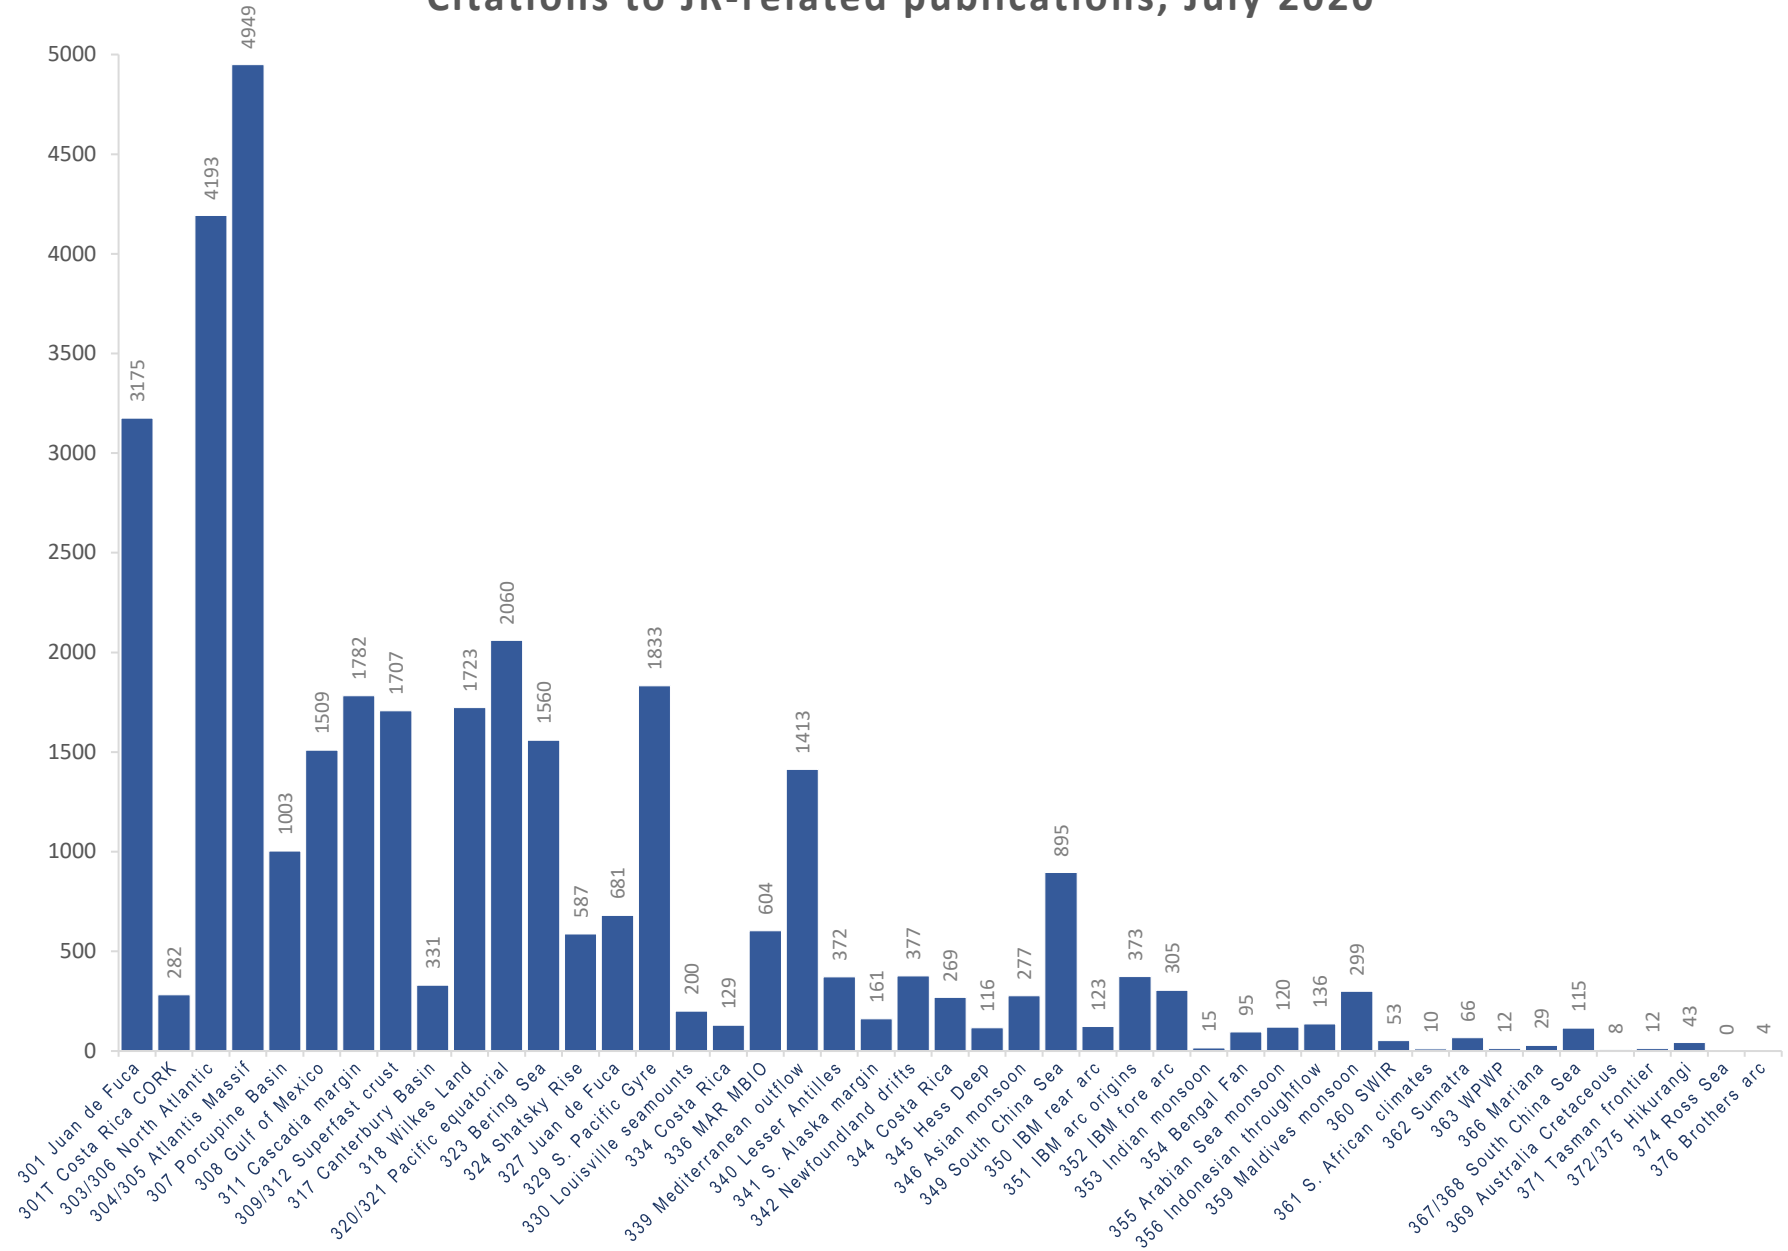

Citations to multiexpedition science program-related publications (N)

Citations to JR-related publications, July 2020

CITATIONS TO IODP EXP-RELATED PUBLICATIONS, JULY 2020